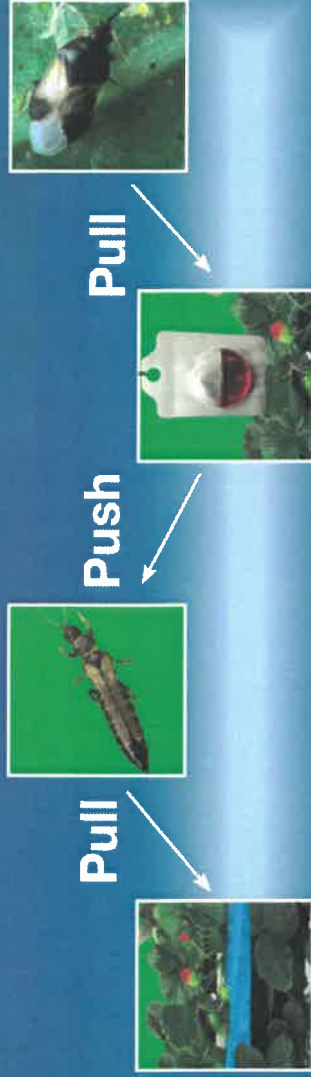

Western flower thrips, *Frankliniella occidentalis*, on strawberry

- Optiroll super plus (blue roller traps with encapsulated western flower thrips pheromone) were attached to the legs of polytunnels
- MagiPal at 120 sachets per hectare in a grid throughout the crop